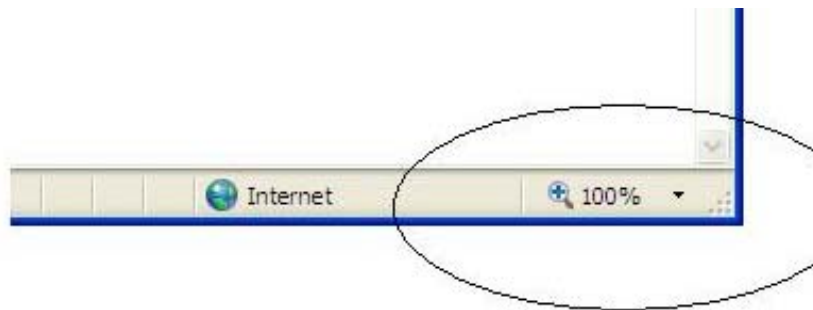

Having problems with the size of type on a web page?

Increasing the Zoom in Internet Explorer

To increase the zoom on any page in Internet Explorer (up to 150% normal):

- 1) Locate the zoom option on the internet explorer window; it is found in the bottom right side of the window. Such as in the image.

- 2) Click the 100% two times and the zoom will change to 150%. Clicking a third time will set the zoom back to 100%.