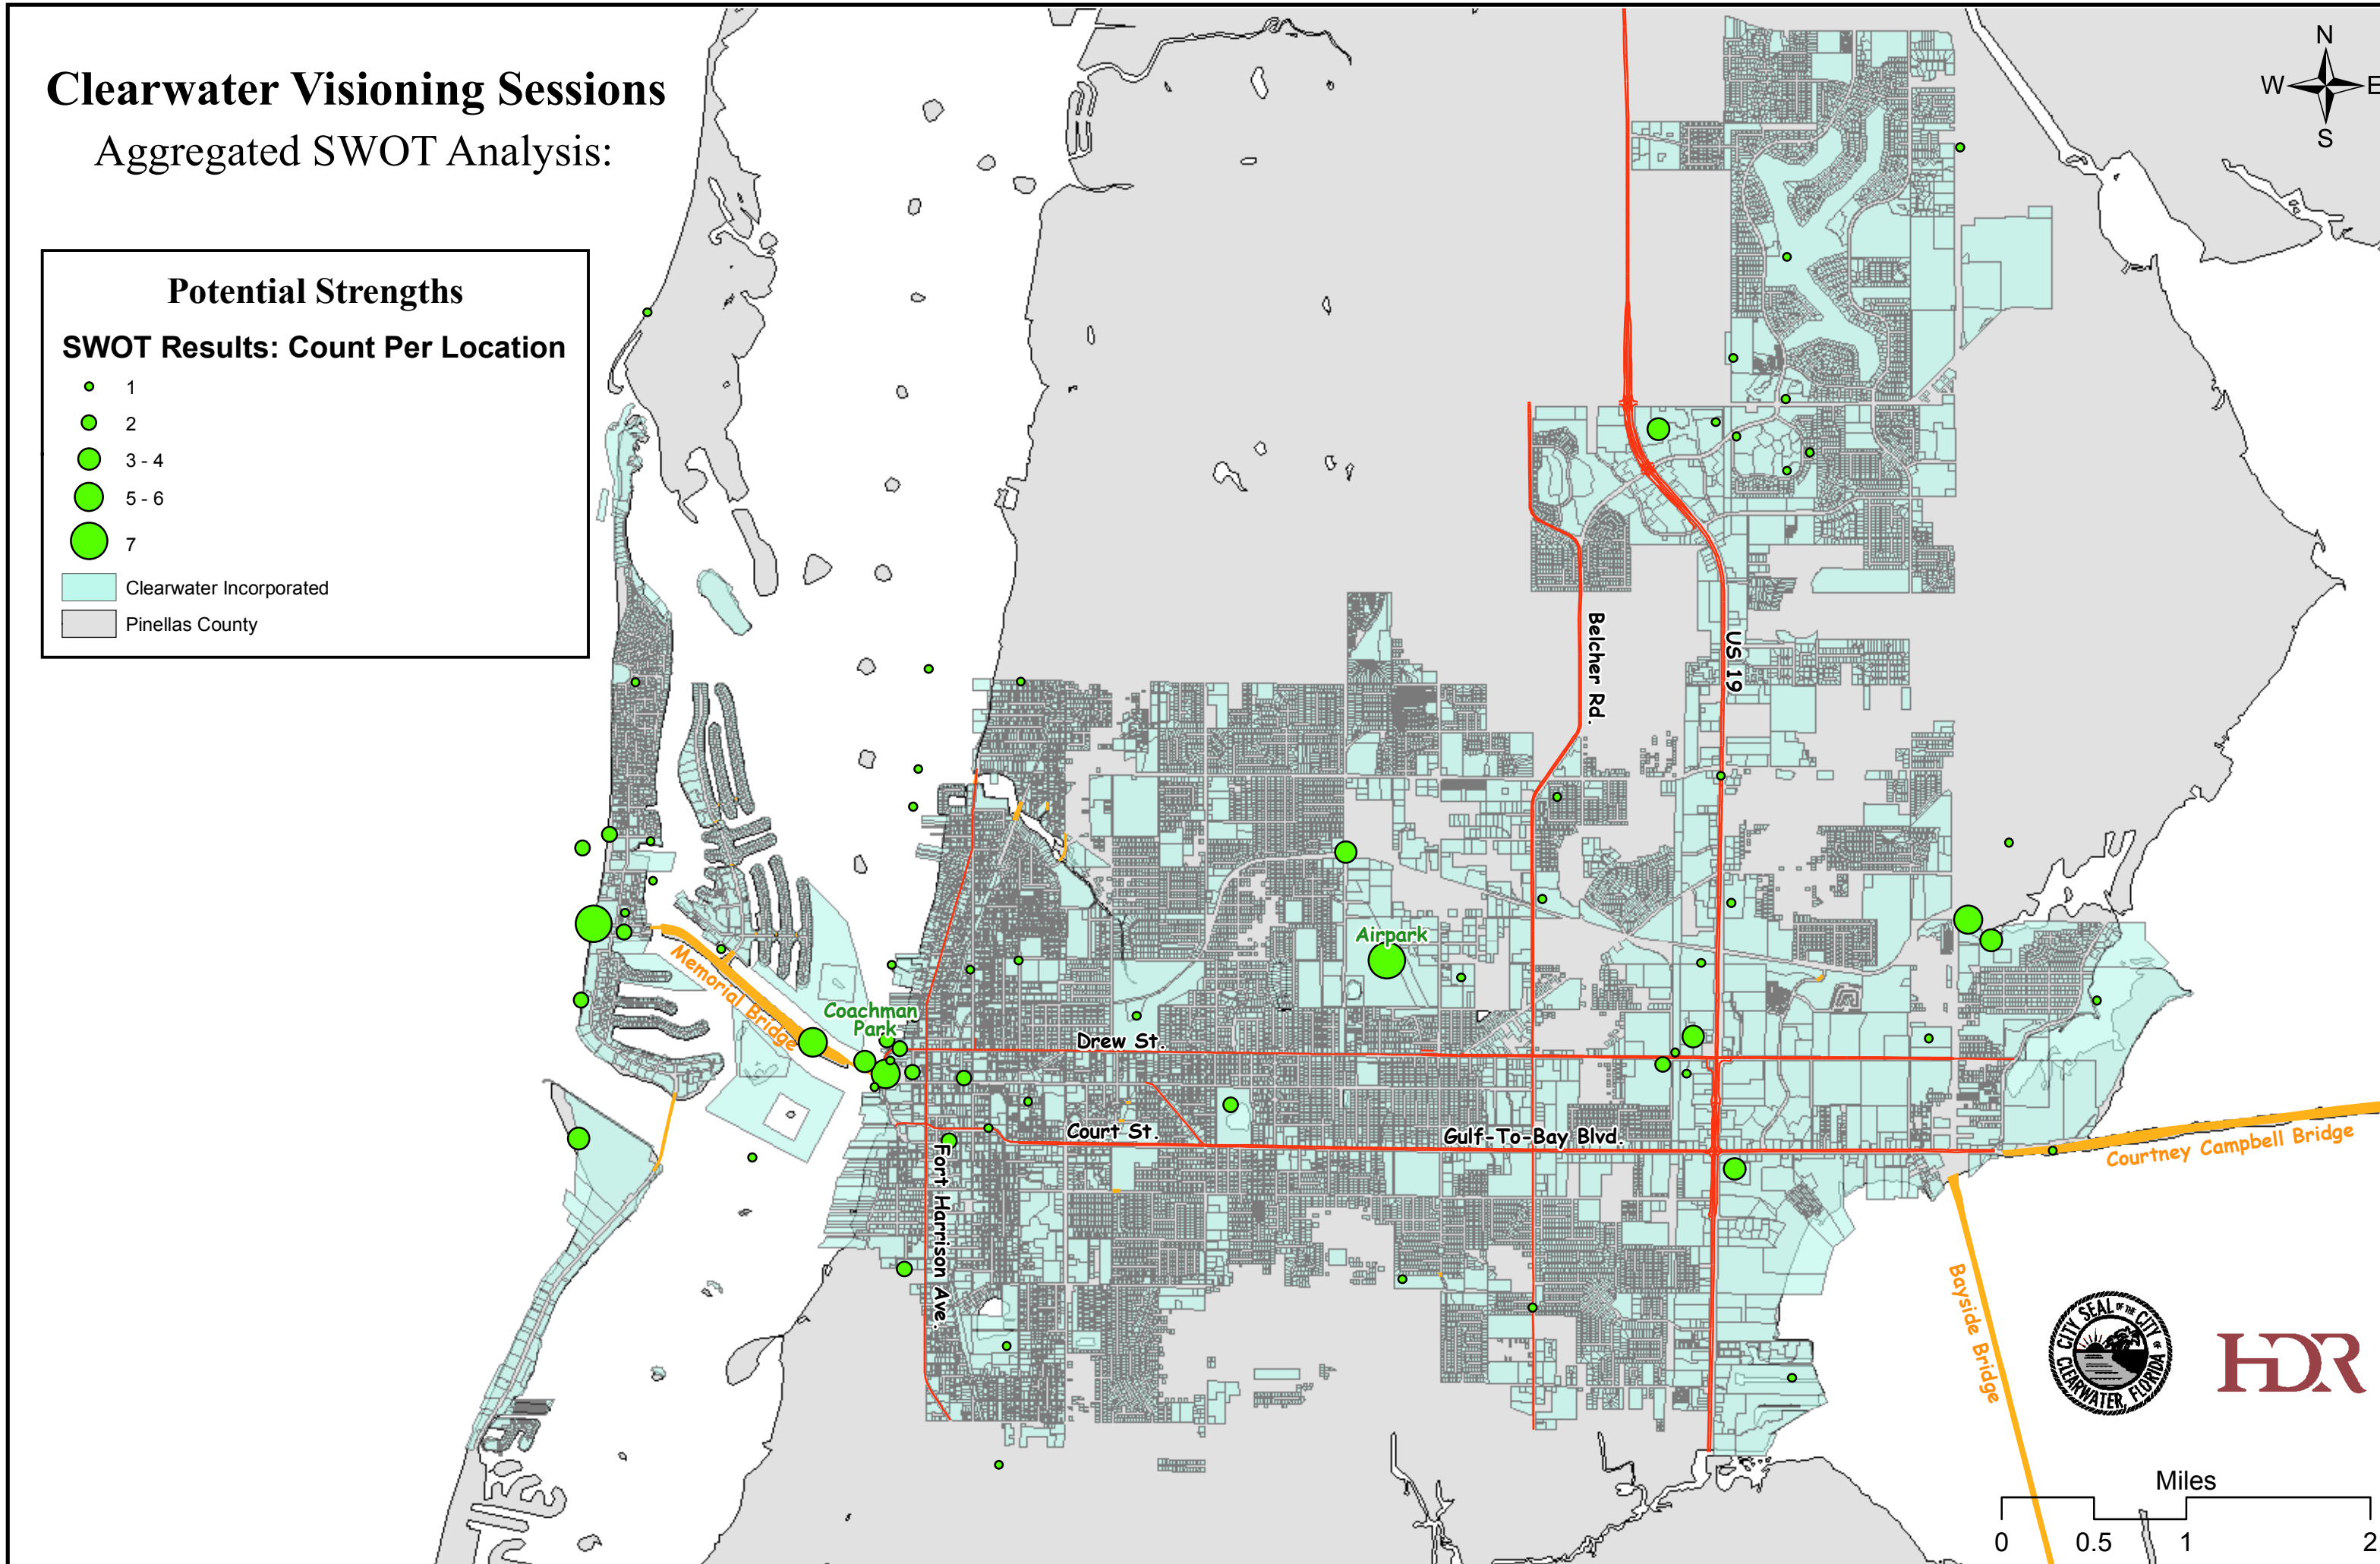

Clearwater Visioning Sessions

Aggregated SWOT Analysis:

Potential Strengths

SWOT Results: Count Per Location

- 1
- 2
- 3-4
- 5-6
- 7

Clearwater Incorporated
Pinellas County

HDR