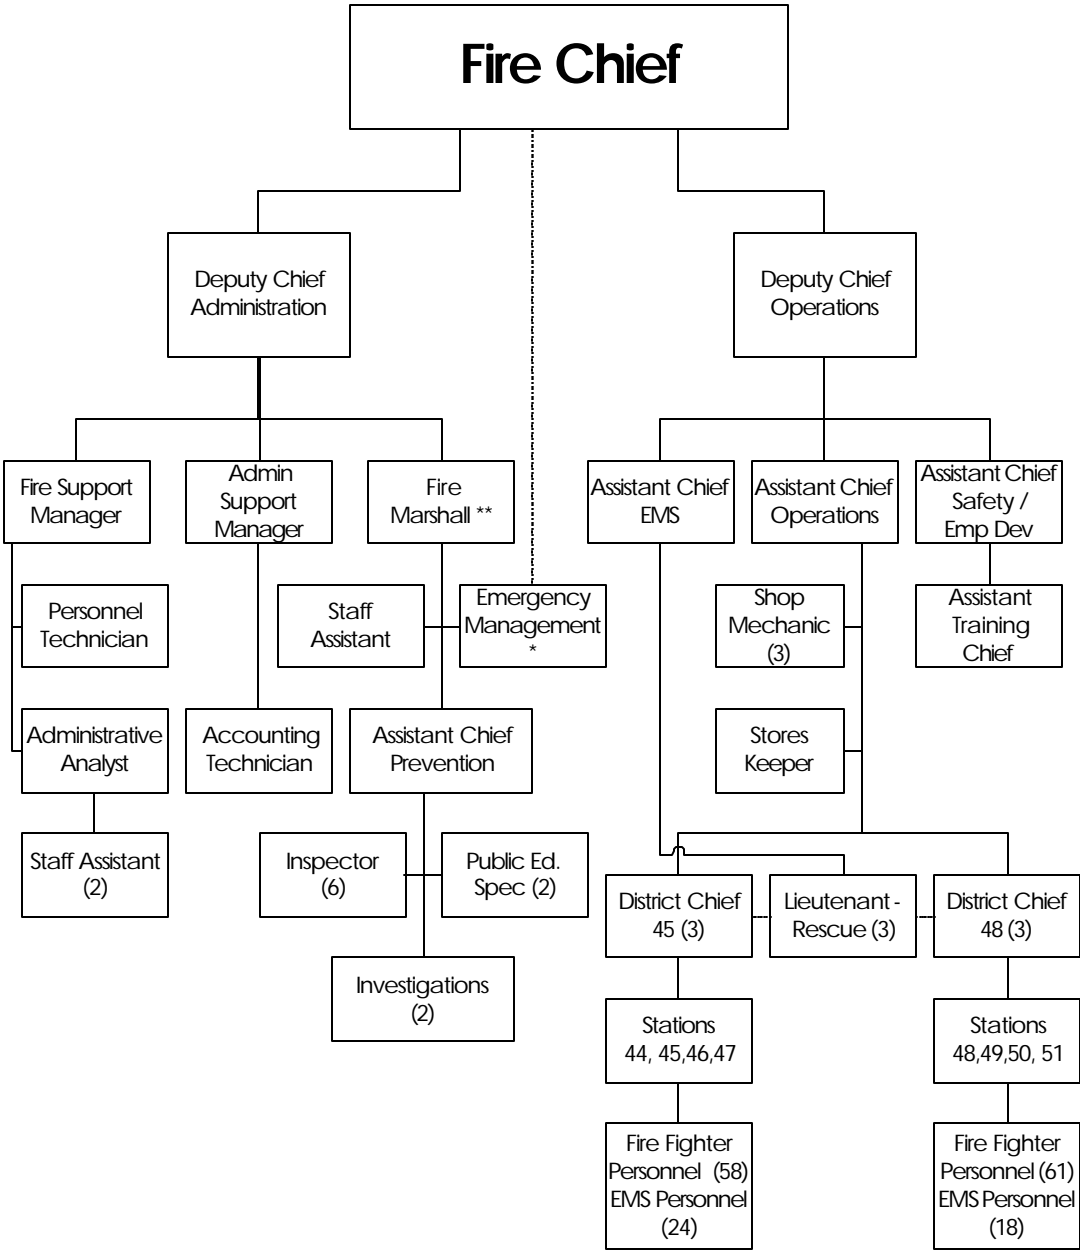

FIRE DEPARTMENT

Fire Department personnel - 202.0

* Emergency Management will only have FTEs when conditions warrant.

** An Arson Investigator is shown on Police organizational chart