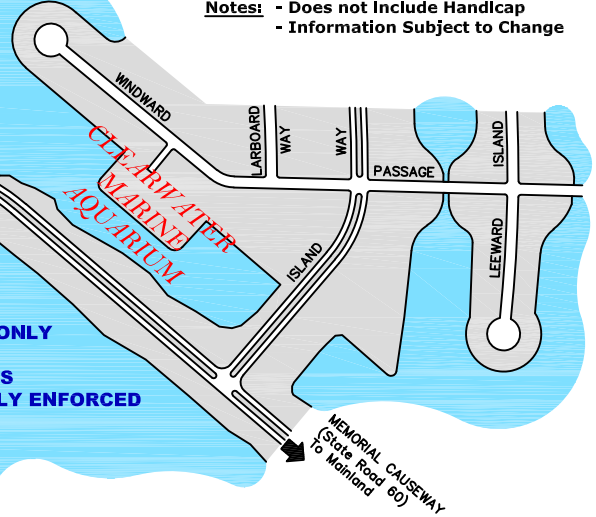

Lot No.	Location	Meter Rate	Time Limit	Additional Information Hours of Enforcement	After Hours
<b>City Parking Lots</b>					
30	Municipal Marina 25 Causeway Blvd.	\$0.50 per ½ Hour; PERMIT rates vary	½ Hour or permt required	Marina Activities Only - NO PARKING FOR BEACH PARTICIPANTS 8 AM - 1 AM STRICTLY ENFORCED Accept. colns (no pennies)	No Charge
31*	Pler 60 160 S. Gulfview Blvd.	\$3.00	5 Hours	7 AM - 1 AM	Closed
32*	420 S. Gulfview Blvd.	\$3.00	5 Hours	7 AM - 1 AM	Closed
34*	429 Mandalay Ave.	\$1.25	5 Hours	8 AM - 11 PM	No Charge
35*	461 Mandalay Ave.	\$1.25	5 Hours	8 AM - 11 PM	No Charge
36*	4 Rockaway St.	\$2.50	5 Hours	6 AM - 1 AM	Closed
37*	Avalon - Kendall 6 Avalon St.	\$1.25	5 Hours	8 AM - 11 PM	No Charge
38*	Family Aquatic & Recreation Center 51 Bay Esplanade	\$1.25	5 Hours	8 AM - 11 PM [Mon-Sat] 12:30 PM - 11 PM [Sun]	No Charge
39*	McKay Field 605 Mandalay Ave. Gateway	\$1.25	5 Hours	8 AM - 11 PM	No Charge
43*	390/1 East Shore Dr.	\$1.25	5 Hours	8 AM - 1 AM	No Charge
<b>On-Street Parking</b>					
On Street Parking (406 spaces)		\$1.25	Varies - Check each meter for posted time limits and hours of enforcement		Varies
<b>Public/Private Parking Garage</b>					
66*	"North Beach Parking Plaza" 490 Pinsettia Ave.	\$1 / \$2 OFF / IN SEASON	Open 24 Hours \$20 Daily Maximum (5 AM - 5 AM) Monthly Rates available		

\* - Accepts Visa/Master Card/American Express

Notes: - Does not include Handicap  
- Information Subject to Change

**LEGEND:**

- City Park
- Public Beach
- City Parking Lot
- Public/Private Parking Garage
- Private Parking Garage - Open to Public
- On Street Parking
- Oversize Vehicle Parking (24'-50' only)