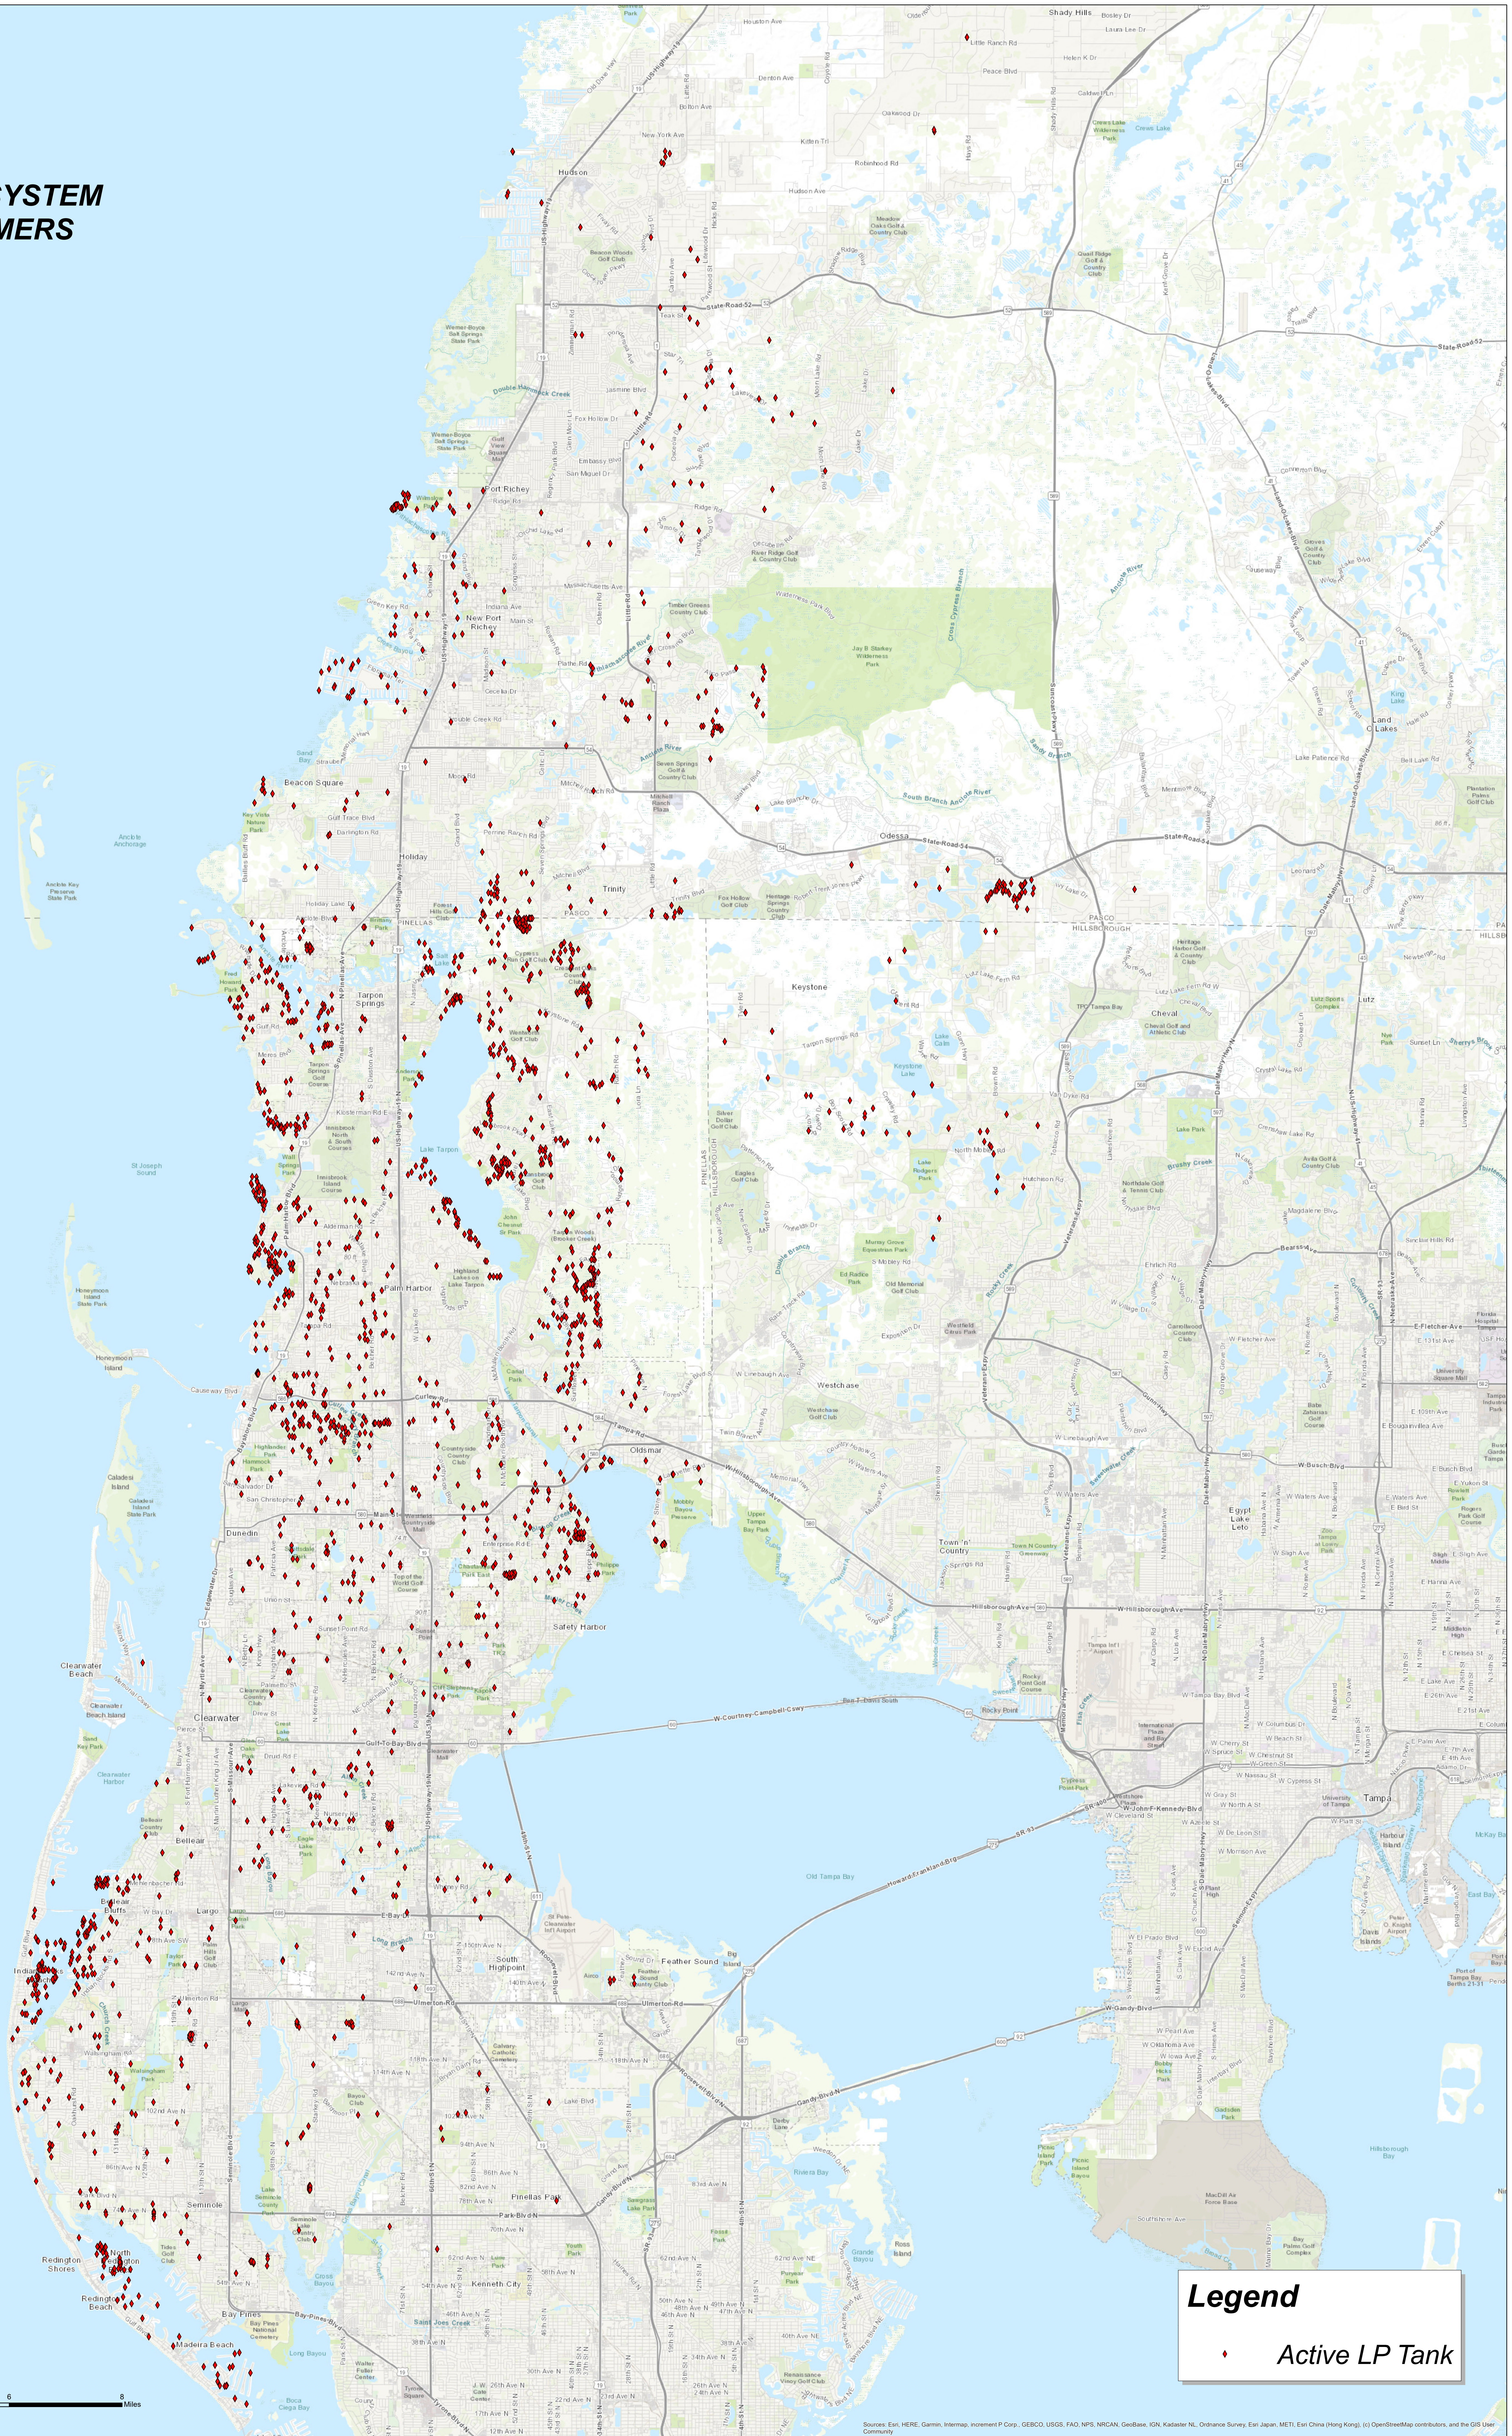

CLEARWATER GAS SYSTEM ACTIVE LP CUSTOMERS 5/2/23

Legend

◆ Active LP Tank