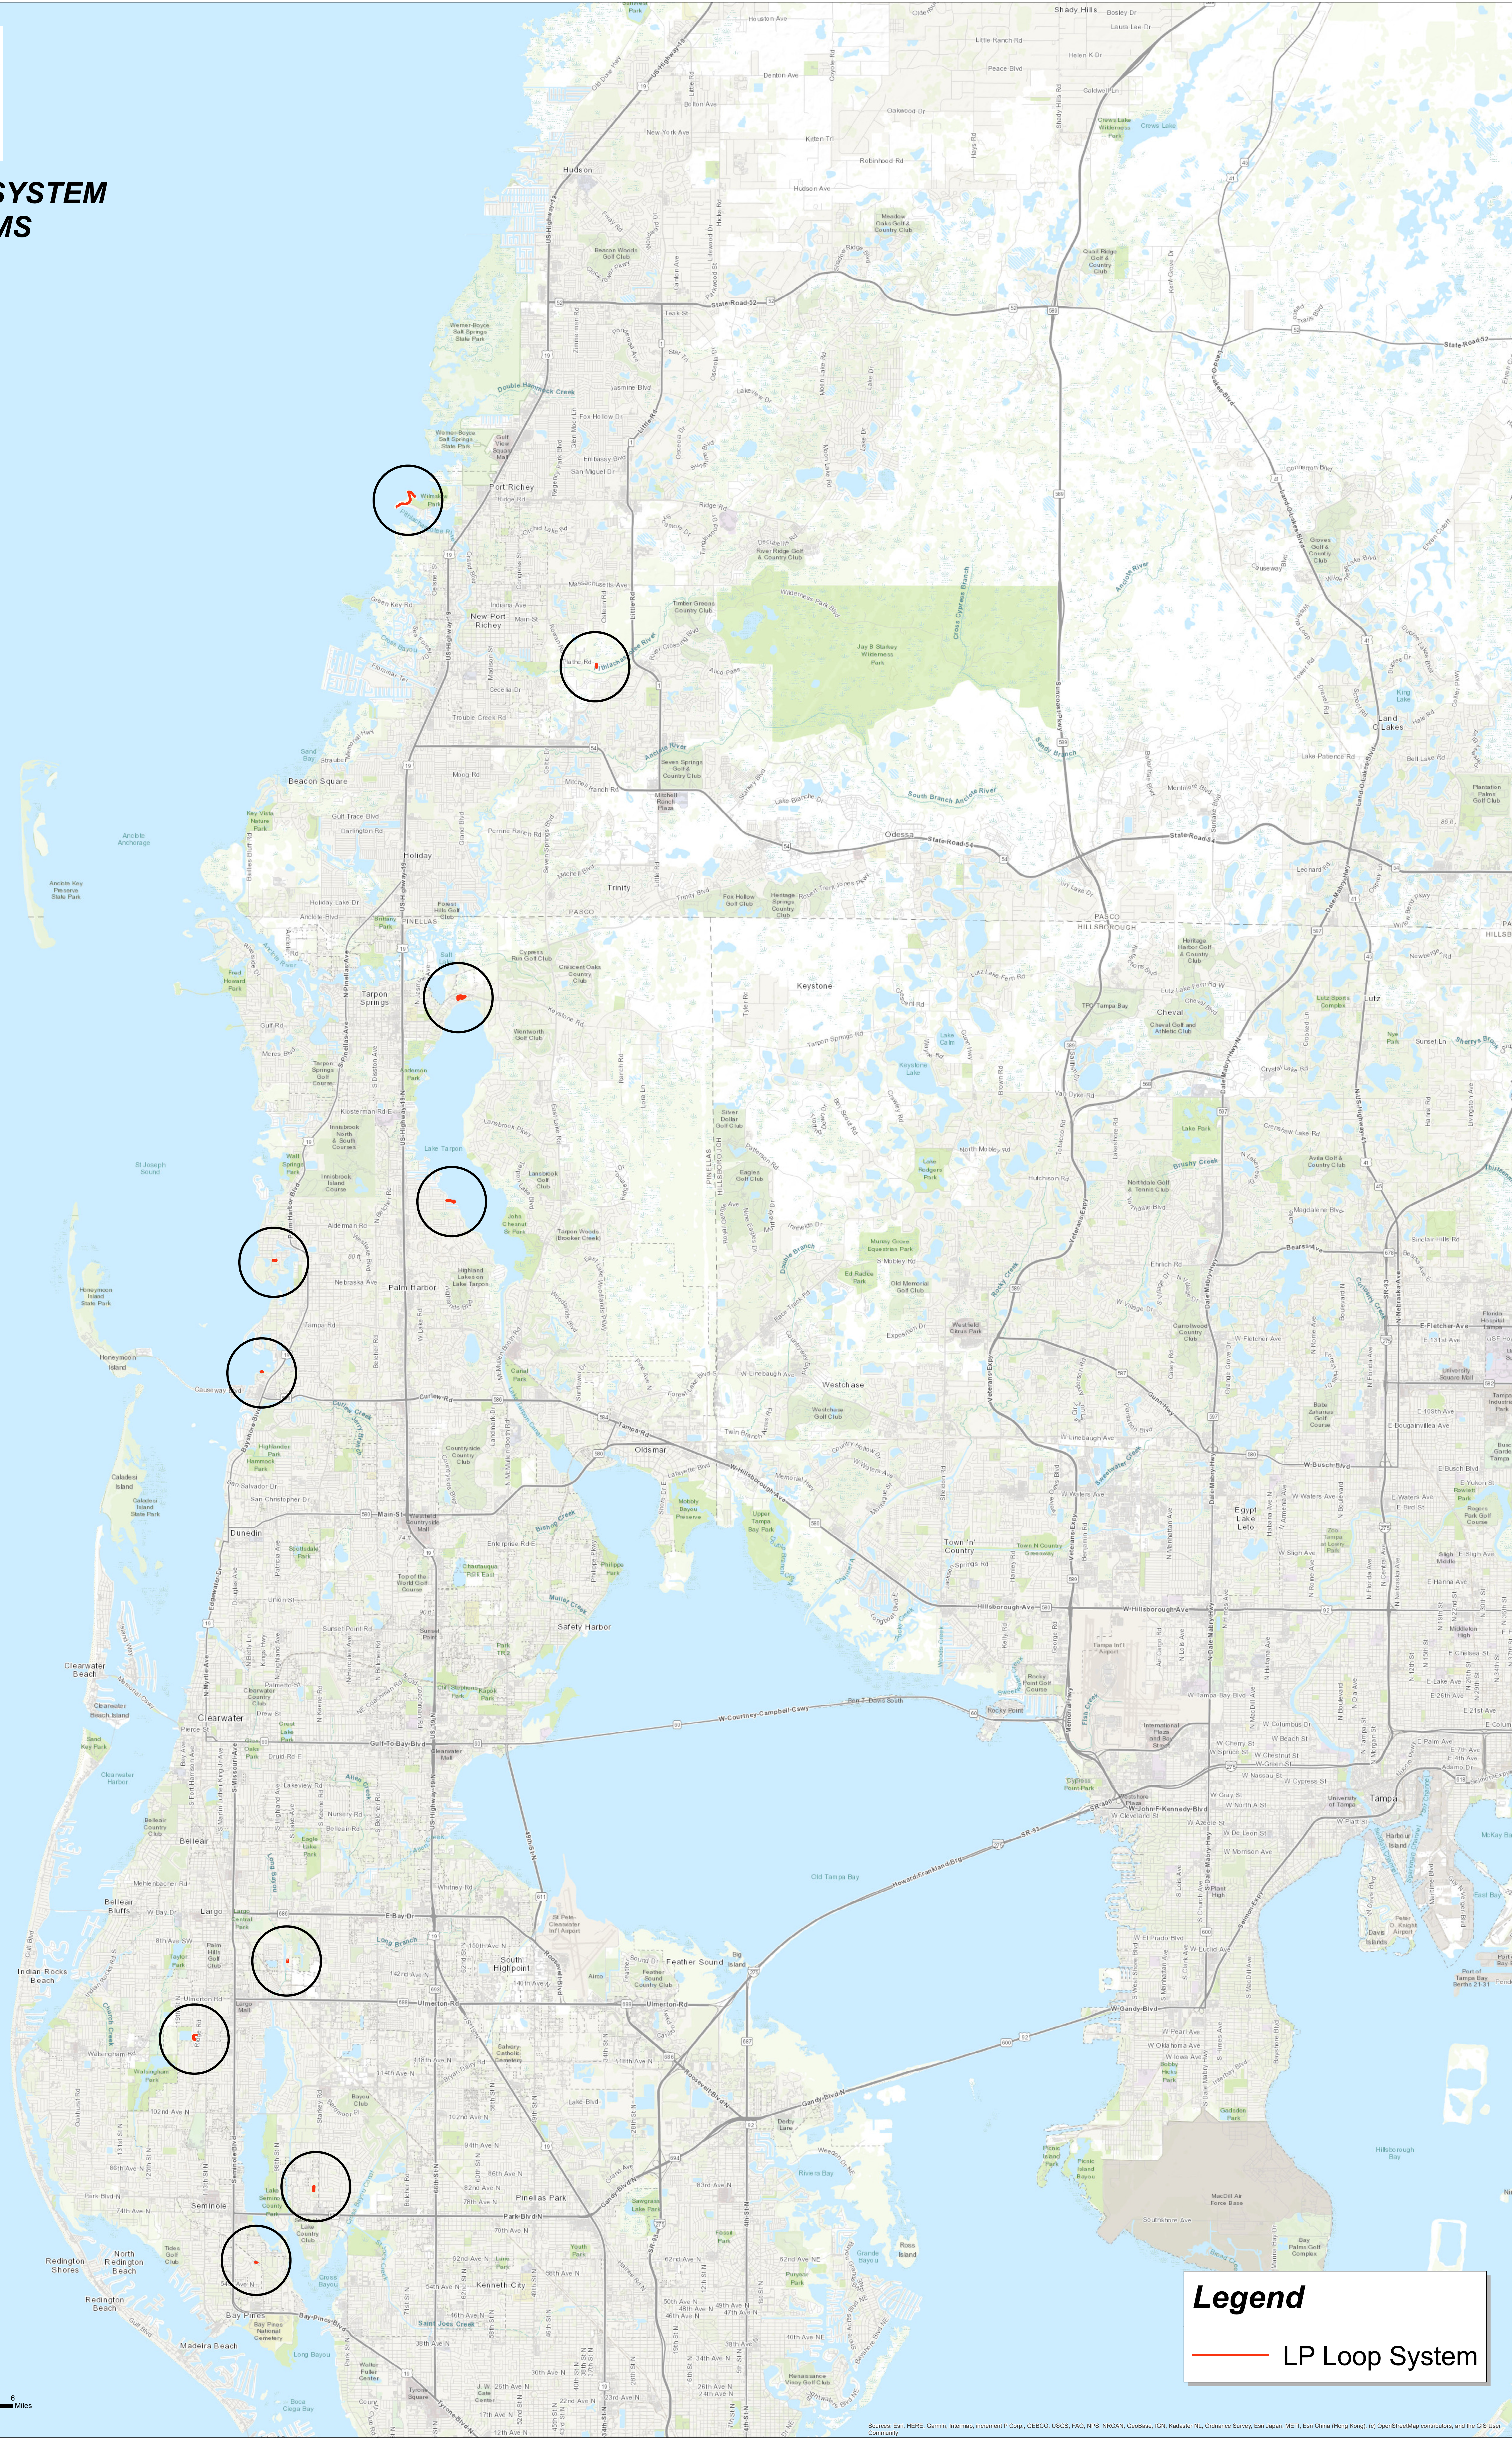

CLEARWATER GAS SYSTEM LP LOOP SYTEMS 5/2/23

Legend
— LP Loop System