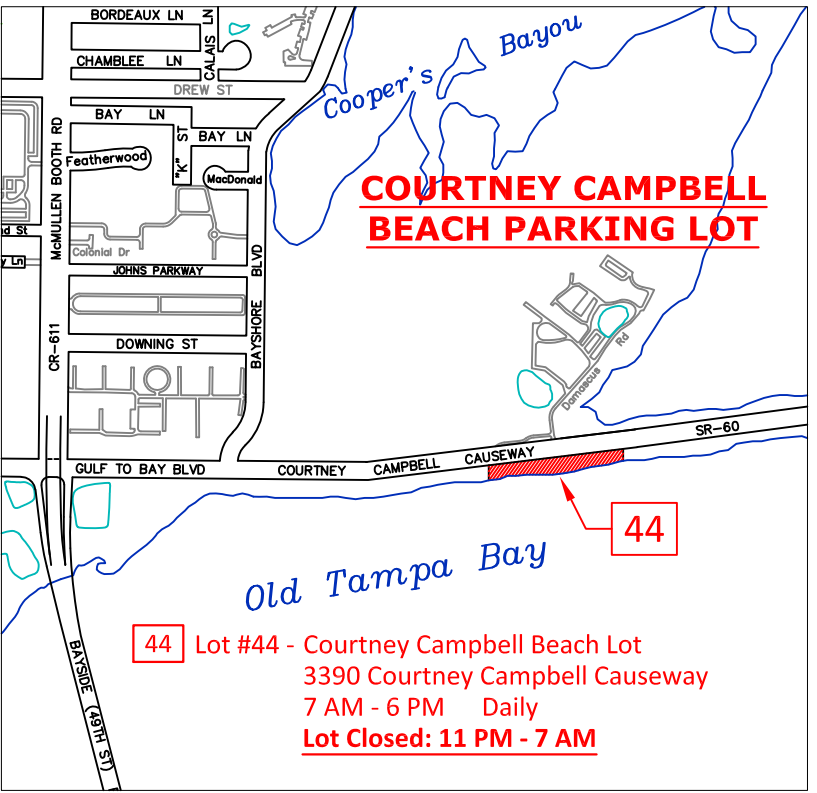

**NORTH CLEARWATER BEACH
PARKING LOTS**

- 36** Lot #36 - ROCKAWAY Lot
4 Rockaway Street
6:00 AM - 1:00 AM Daily
Lot Closed: 1 am - 6 am
- * **37** Lot #37 - AVALON/KENDAL Lot
6 Avalon Street
8:00 AM - 11:00 PM Daily
- * **38** Lot #38 - BAY ESPLANADE Lot
51 Bay Esplanade
8:00 AM - 11:00 PM Mon.-Sat.
12:30 PM - 11:00 PM Sun.
- * **39** Lot #39 - MCKAY FIELD Lot
605 Mandalay Ave.
8:00 AM - 10:00 PM Daily
- 47** Lot #47 - MANDALAY AVE On-Street Parking Spaces
meters located North of Kendall St / Juanita Way
8:00 AM - 6:00 PM Daily

* - Restricted Resident Permit
Valid in Lots 37, 38 & 39 Only

**SAILING CENTER
SAND KEY N BEACH
PARKING LOT**

- 68** Lot #68 - Sailing Center/Sand Key N Beach Area
1001 Gulf Blvd
7 AM - 6 PM Daily
Lot Closed: 9 PM - 7 AM

**COURTNEY CAMPBELL
BEACH PARKING LOT**

- 44** Lot #44 - Courtney Campbell Beach Lot
3390 Courtney Campbell Causeway
7 AM - 6 PM Daily
Lot Closed: 11 PM - 7 AM

Resident Permit Parking Lots

Parking System Hotline: (727) 562-4892
General Parking Information: (727) 562-4704