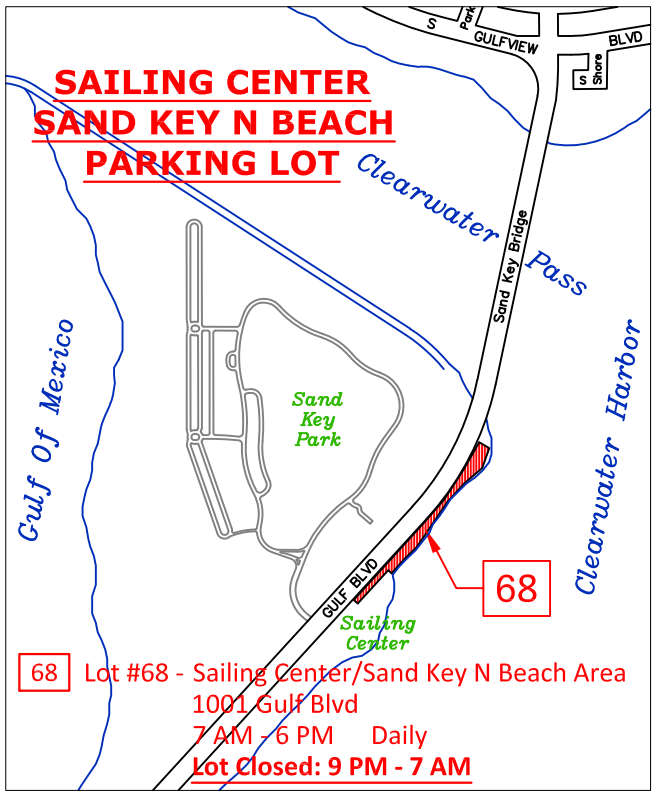

**NORTH CLEARWATER BEACH
PARKING LOTS**

- 36** Lot #36 - ROCKAWAY Lot
4 Rockaway Street
6:00 AM - 1:00 AM Daily
Lot Closed: 1 am - 6 am
- * **37** Lot #37 - AVALON/KENDAL Lot
6 Avalon Street
8:00 AM - 11:00 PM Daily
- * **38** Lot #38 - BAY ESPLANADE Lot
51 Bay Esplanade
8:00 AM - 11:00 PM Mon.-Sat.
12:30 PM - 11:00 PM Sun.
- * **39** Lot #39 - MCKAY FIELD Lot
605 Mandalay Ave.
8:00 AM - 10:00 PM Daily
- 47** Lot #47 - MANDALAY AVE On-Street Parking Spaces
meters located North of Kendall St / Juanita Way
8:00 AM - 6:00 PM Daily

* - Restricted Resident Permit
Valid in Lots 37, 38 & 39 Only

**SAILING CENTER
SAND KEY N BEACH
PARKING LOT**

- 68** Lot #68 - Sailing Center/Sand Key N Beach Area
1001 Gulf Blvd
7 AM - 6 PM Daily
Lot Closed: 9 PM - 7 AM

**COURTNEY CAMPBELL
BEACH PARKING LOT**

- 44** Lot #44 - Courtney Campbell Beach Lot
3390 Courtney Campbell Causeway
7 AM - 6 PM Daily
Lot Closed: 11 PM - 7 AM

Resident Permit Parking Lots

Parking System Hotline: (727) 562-4892
General Parking Information: (727) 562-4704